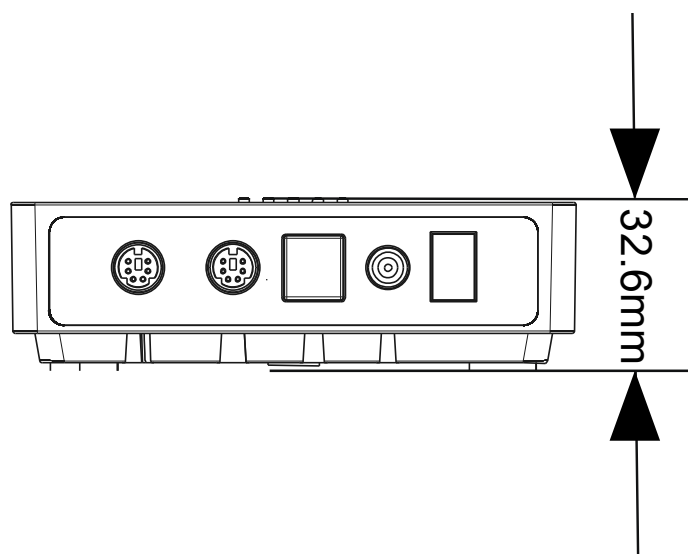

Specifications

Interface	DIN6 interface ×2 Power interface ×1 Power switch ×1 USB 3.0 interface×1
Power supply	Power plug(DC12V) Adapter input AC100V-AC240V,output DC12V/2A
Connection cable	DIN6 data line × 2 Length: 5m
USB cable	USB cable
Compatibility	Support Windows, Android, iOS and Linux Drive-free automatic recognition of cameras, Microphones and speakers Compatible with Zoom, Lynch, Vidy, Skype for business and etc.
Dimensions	113.6mm×113.6mm×32.6mm(L×W×H)

Specifications

Mute button	Green light : microphone is working Red light : microphone is muted
Frequency response	100Hz-22KHz
Pick-up range	6 meters
Network & Ports	2× RJ9 expansion microphone ports
Dimensions	100 mm x 40 mm, with mute button and indicator
Accessories	2× extension microphone cables with 2.5 meters

AVS200 PTZ Camera Dimension (unit: mm)

AVS200 Speakerphone Dimension (unit: mm)

AVS200 Hub Dimension (unit: mm)

AVS200 Expansion Mic Dimension (unit: mm)