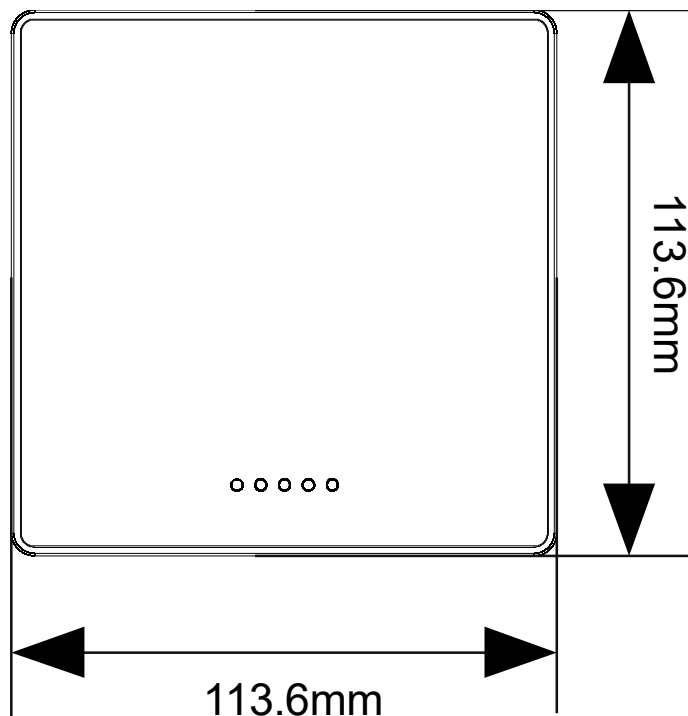

Sensor	1/2.7", CMOS
Effective pixels	2.07M
Video format	1080P, 720P, 540P, 480P, 360P, 240P etc
Optical zoom lens	12x, f=3.5mm ~ 42.3mm
View angle	Horizontal Angle of View : 72.5°~ 6.9° Vertical Angle of View : 44.8°~ 3.9°
Aperture value	F1.8 – F2.8
Digital zoom	16X
Minimum illumination	0.5Lux (F1.8, AGC ON)
DNR	2D&3D DNR
White balance	Auto, Indoor, Outdoor, One Push, Manual, VAR
Focus	Auto/Manual/One Push
Aperture/Electronic shutter	Auto/Manual 1/30s ~ 1/1000s
BLC	Support
WDR	OFF/ Dynamic level adjustment
Video adjustment	Brightness, Color, Saturation, Contrast, Sharpness, B/W mode, Gamma curve
SNR	≥55dB
Rotation angle	Horizontal Rotation Range:±170° Vertical Rotation Range : -30°~ +90°
Control speed	Pan Speed Range : 1.7°~ 100°/s / Tilt Speed Range:1.7°~ 69.9°/s
Dimension	144mm x 144mm x 167.9mm

Specifications

Interface	DIN6 interface ×2 Power interface ×1 Power switch ×1 USB 3.0 interface×1
Power supply	Power plug(DC12V) Adapter input AC100V-AC240V,output DC12V/2A
Connection cable	DIN6 data line × 2 Length: 5m
USB cable	USB cable
Compatibility	Support Windows, Android, iOS and Linux Drive-free automatic recognition of cameras, Microphones and speakers Compatible with Zoom, Lynch, Vidy, Skype for business and etc.
Dimensions	113.6mm×113.6mm×32.6mm(L×W×H)

Specifications

Mute button	Green light : microphone is working Red light : microphone is muted
Frequency response	100Hz-22KHz
Pick-up range	6 meters
Network & Ports	2× RJ9 expansion microphone ports
Dimensions	100 mm x 40 mm, with mute button and indicator
Accessories	2× extension microphone cables with 2.5 meters

AVS200 PTZ Camera Dimension (unit: mm)

AVS200 Speakerphone Dimension (unit: mm)

AVS200 Hub Dimension (unit: mm)

AVS200 Expansion Mic Dimension (unit: mm)