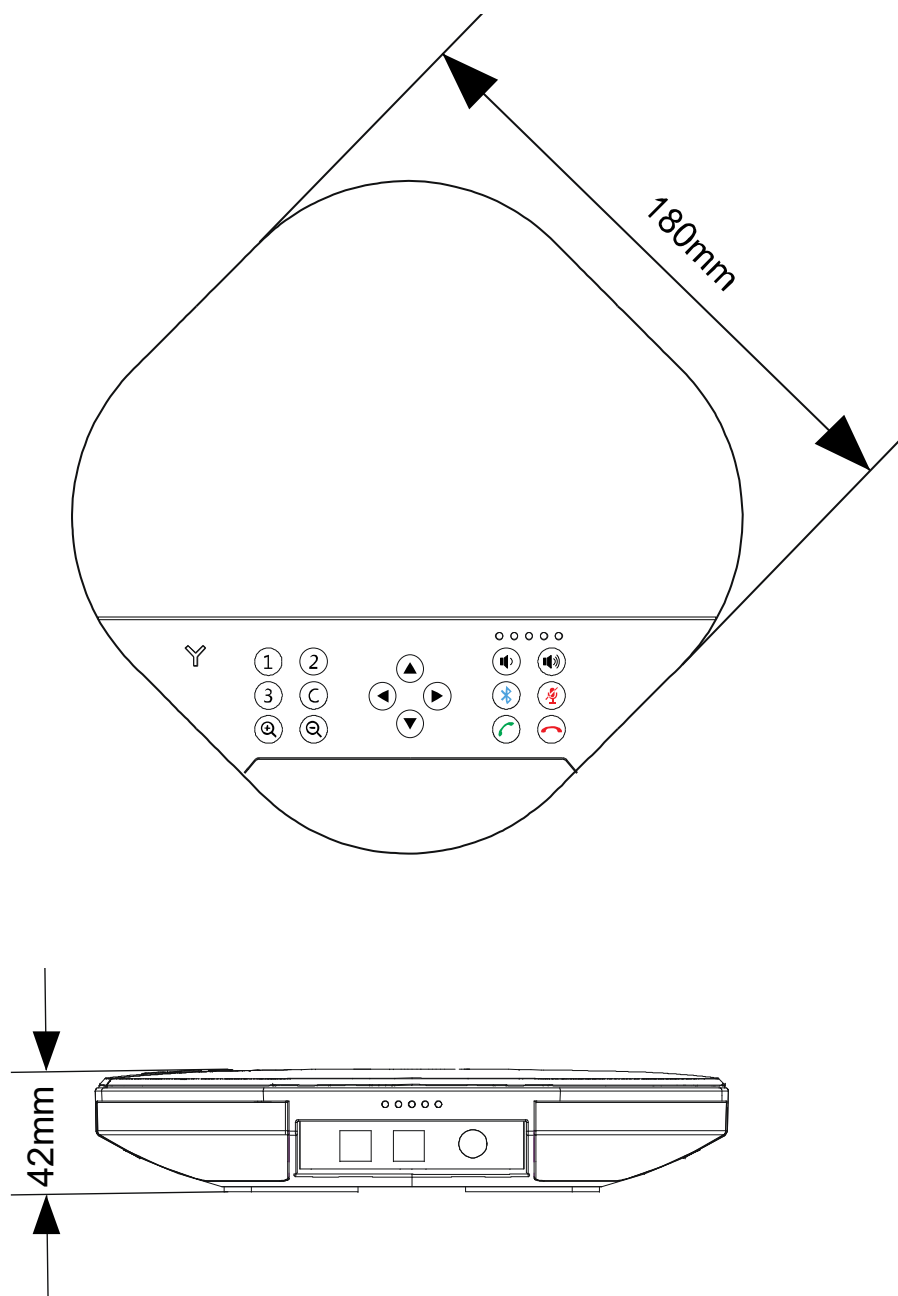

AVS200 Speakerphone Dimension (unit: mm)