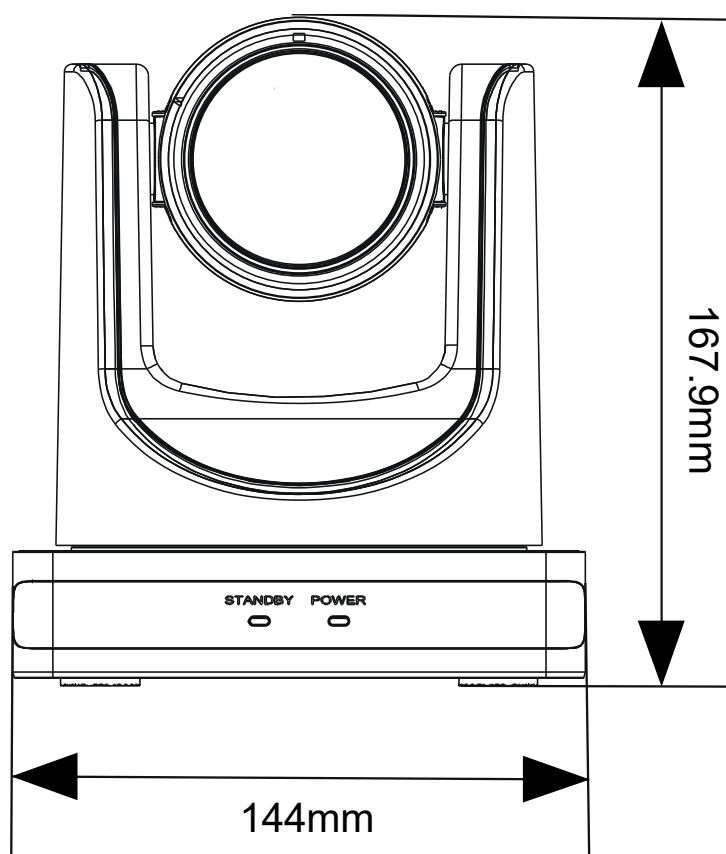

Sensor	1/2.7", CMOS
Effective pixels	2.07M
Video format	1080P, 720P, 540P, 480P, 360P, 240P etc
Optical zoom lens	12x, f=3.5mm ~ 42.3mm
View angle	Horizontal Angle of View : 72.5°~ 6.9° Vertical Angle of View : 44.8°~ 3.9°
Aperture value	F1.8 – F2.8
Digital zoom	16X
Minimum illumination	0.5Lux (F1.8, AGC ON)
DNR	2D&3D DNR
White balance	Auto, Indoor, Outdoor, One Push, Manual, VAR
Focus	Auto/Manual/One Push
Aperture/Electronic shutter	Auto/Manual 1/30s ~ 1/1000s
BLC	Support
WDR	OFF/ Dynamic level adjustment
Video adjustment	Brightness, Color, Saturation, Contrast, Sharpness, B/W mode, Gamma curve
SNR	≥55dB
Rotation angle	Horizontal Rotation Range:±170° Vertical Rotation Range : -30°~ +90°
Control speed	Pan Speed Range : 1.7°~ 100°/s / Tilt Speed Range:1.7°~ 69.9°/s
Dimension	144mm x 144mm x 167.9mm

Specifications

Interface	DIN6 interface ×2 Power interface ×1 Power switch ×1 USB 3.0 interface×1
Power supply	Power plug(DC12V) Adapter input AC100V-AC240V,output DC12V/2A
Connection cable	DIN6 data line × 2 Length: 5m
USB cable	USB cable
Compatibility	Support Windows, Android, iOS and Linux Drive-free automatic recognition of cameras, Microphones and speakers Compatible with Zoom, Lynch, Vidy, Skype for business and etc.
Dimensions	113.6mm×113.6mm×32.6mm(L×W×H)

Specifications

Mute button	Green light : microphone is working Red light : microphone is muted
Frequency response	100Hz-22KHz
Pick-up range	6 meters
Network & Ports	2× RJ9 expansion microphone ports
Dimensions	100 mm x 40 mm, with mute button and indicator
Accessories	2× extension microphone cables with 2.5 meters

AVS200 PTZ Camera Dimension (unit: mm)

AVS200 Speakerphone Dimension (unit: mm)

AVS200 Hub Dimension (unit: mm)

AVS200 Expansion Mic Dimension (unit: mm)